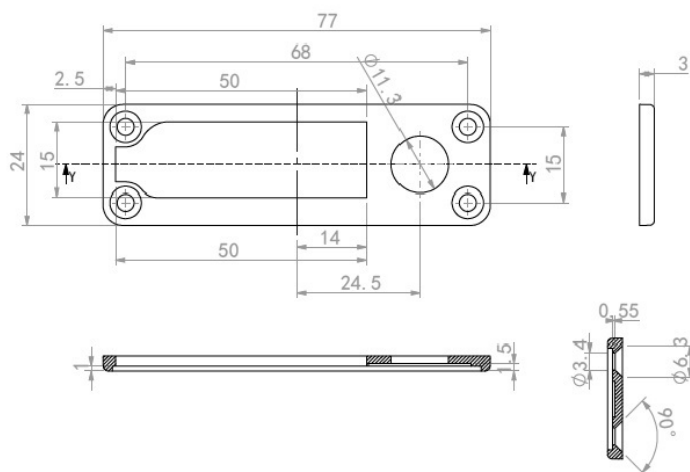

## Description:

Back Plate, Black Plastic, F/Lock M906 & M901, F/Wood, W/4 Screws (ø3 x 20 mm & 4 Screws in ø3 x 16 mm), F/Wood, Thickness, 14 - 19 mm, Size: 77x24x3mm

## Item number:

14.08.245-9

Units	Box	Carton	HS Code	Barcode
Pcs.	50	500	3926300090	
				5704866500258