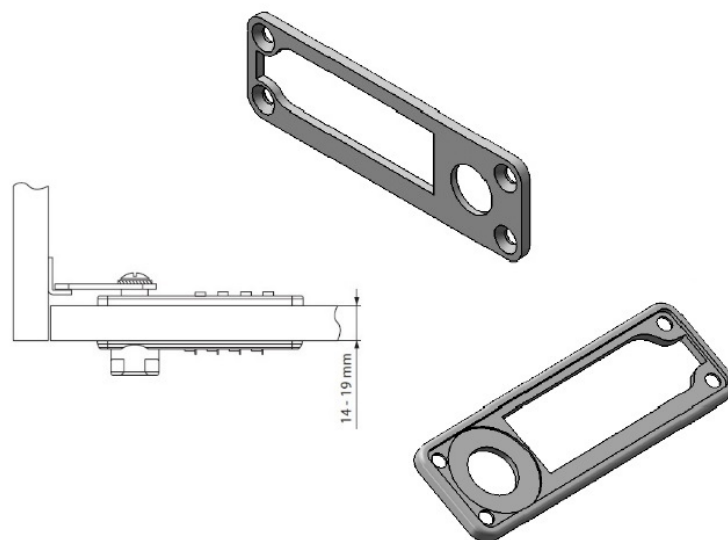

PRODUCT SHEET

Description:

Back Plate, Black Plastic, F/Lock M906 & M901, F/Wood, W/4 Screws (ø3 x 20 mm & 4 Screws in ø3 x 16 mm), F/Wood, Thickness, 14 - 19 mm, Size: 77x24x3mm

Item number:

14.08.245-9

Units	Box	Carton	HS Code	Barcode
Pcs.	50	500	3926300090	
				5704866500258

SISO A/S

Mileparken 11
DK-2740 Skovlunde
Denmark
VAT: DK 24786013

Phone +45 45 830 900

www.siso.dk
siso@siso.dk

Danske Bank
Nytorv Branch
Copenhagen
SWIFT: DABADKKK

Account no.
4180 3112 112936
IBAN Account
DK7230003112112936